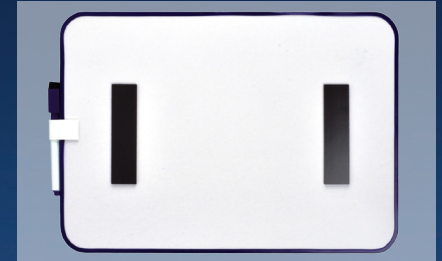

Magnetic Whiteboard

Item no: 4240.12 | 4240.15
4241.12 | 4241.15

1 With magnet strip on the back for hanging the board on the refrigerator, cupboards etc.

2 Trendy coloured frame

3 With EURO strip for presenting the boards on shelves

SPECIFICATIONS:

- Dry wipe
- Including: 1 dry wipe marker with wiper and magnet on top, pen clip and mounting kit
- For all kinds of applications: at home, sports field, school etc.

Dimensions	Colour	Item no.	EAN
21,5 x 28 cm	Purple	4240.12	8717249814993
21,5 x 28 cm	Green	4240.15	8717249814986
24 x 34 cm	Purple	4241.12	8717249814962
24 x 34 cm	Green	4241.15	8717249814955